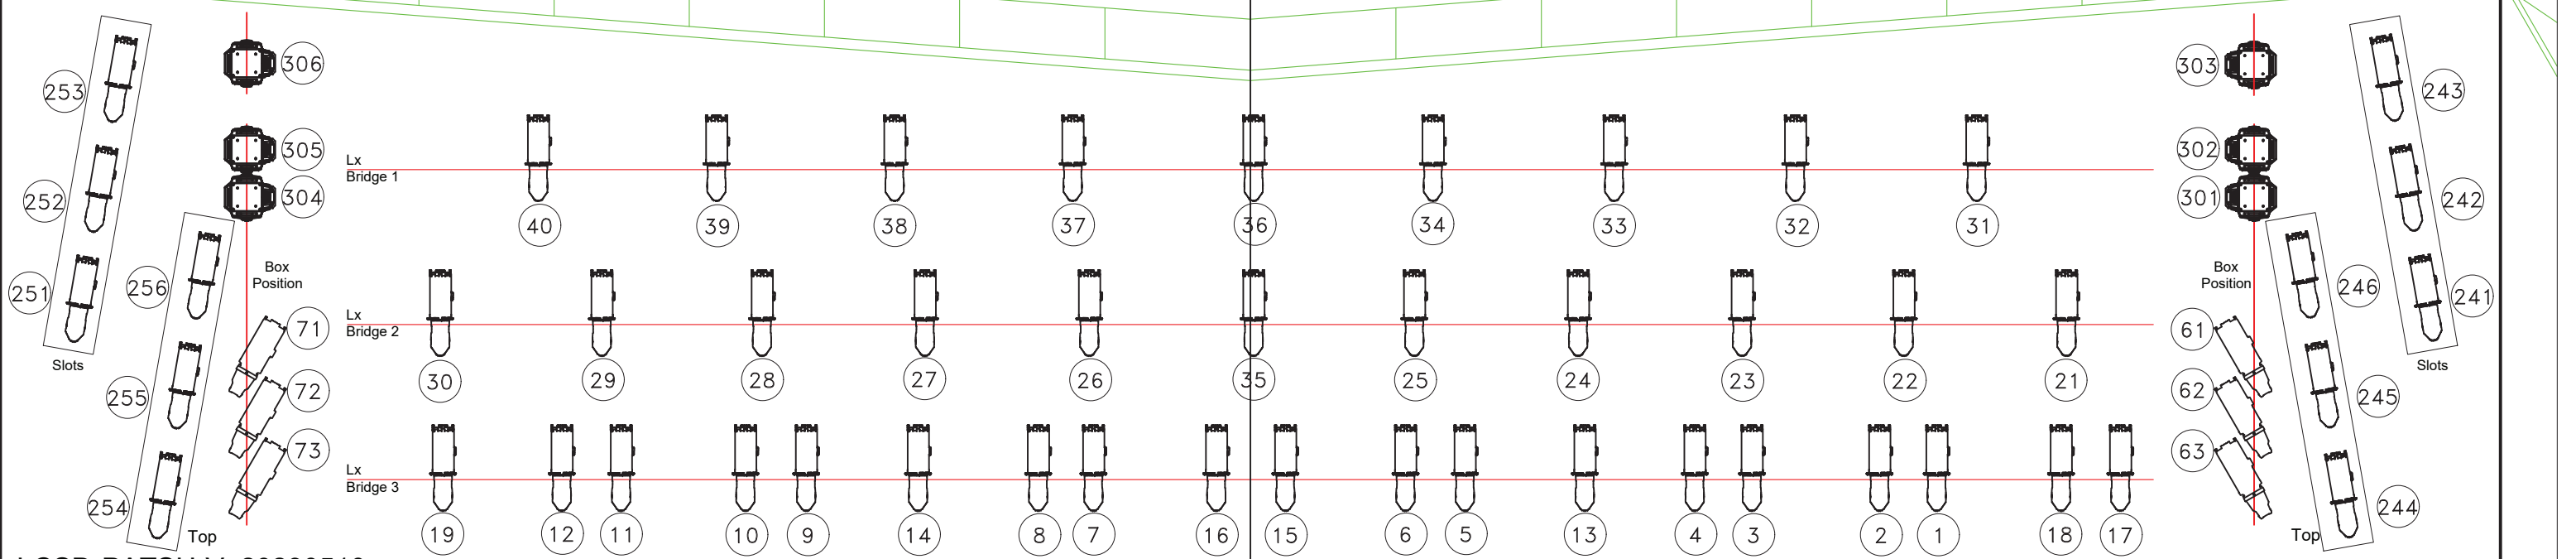

- 25 CYCLORAMA
- H HANGER FOR CANOPY III
- 24
- 23 REAR CURTAIN
- 22
- 21
- 20 LX BAR 6 (CANOPY LX III)
- 19 LX BAR 5 (CYC LX)
- 18 LEG 4 & BORDER 4

- G SOUND CANOPY III

- F HANGER FOR CANOPY II
- 17
- 16 LEG 3
- 15 BORDER 3
- 14 LX BAR 4 (CANOPY LX II)
- 13 LX BAR 3
- 12 MID CURTAIN (LEG 2)
- 11
- E SOUND CANOPY I & II
- 10
- 9 BORDER 2
- 8
- 7
- 6 LX BAR 2 (CANOPY LX I)
- 5 LEG 1
- 4
- 3
- 2 LX BAR 1
- 1 BORDER 1
- D HANGER FOR CANOPY I
- C MAIN CURTAIN
- B PROSCENIUM
- A SAFETY CURTAIN

- 25 CYCLORAMA
- H HANGER FOR CANOPY III
- 24 REAR CURTAIN
- 22
- 21
- 20 LX BAR 6 (CANOPY LX III)
- 19 LX BAR 5 (CYC LX)
- 18 LEG 4 & BORDER 4

- G SOUND CANOPY III
- F HANGER FOR CANOPY II
- 17 LEG 3
- 16 BORDER 3
- 15
- 14 LX BAR 4 (CANOPY LX II)
- 13 LX BAR 3
- 12 MID CURTAIN (LEG 2)
- 11

- E SOUND CANOPY I & II
- 10 BORDER 2
- 9
- 8
- 7 LX BAR 2 (CANOPY LX I)
- 6 LEG 1
- 5
- 4 LX BAR 1
- 3
- 2 BORDER 1
- 1
- D HANGER FOR CANOPY I
- C MAIN CURTAIN
- B PROSCENIUM
- A SAFETY CURTAIN

LEGEND

-  ETC Source Four LED S3 Lustr 15/30 (305W)
-  ETC Source Four 15/30 (750W)
-  Robert Juliat 329HF Fresnel (2kW)
-  High End Systems SolaFrame 1000 (900W)