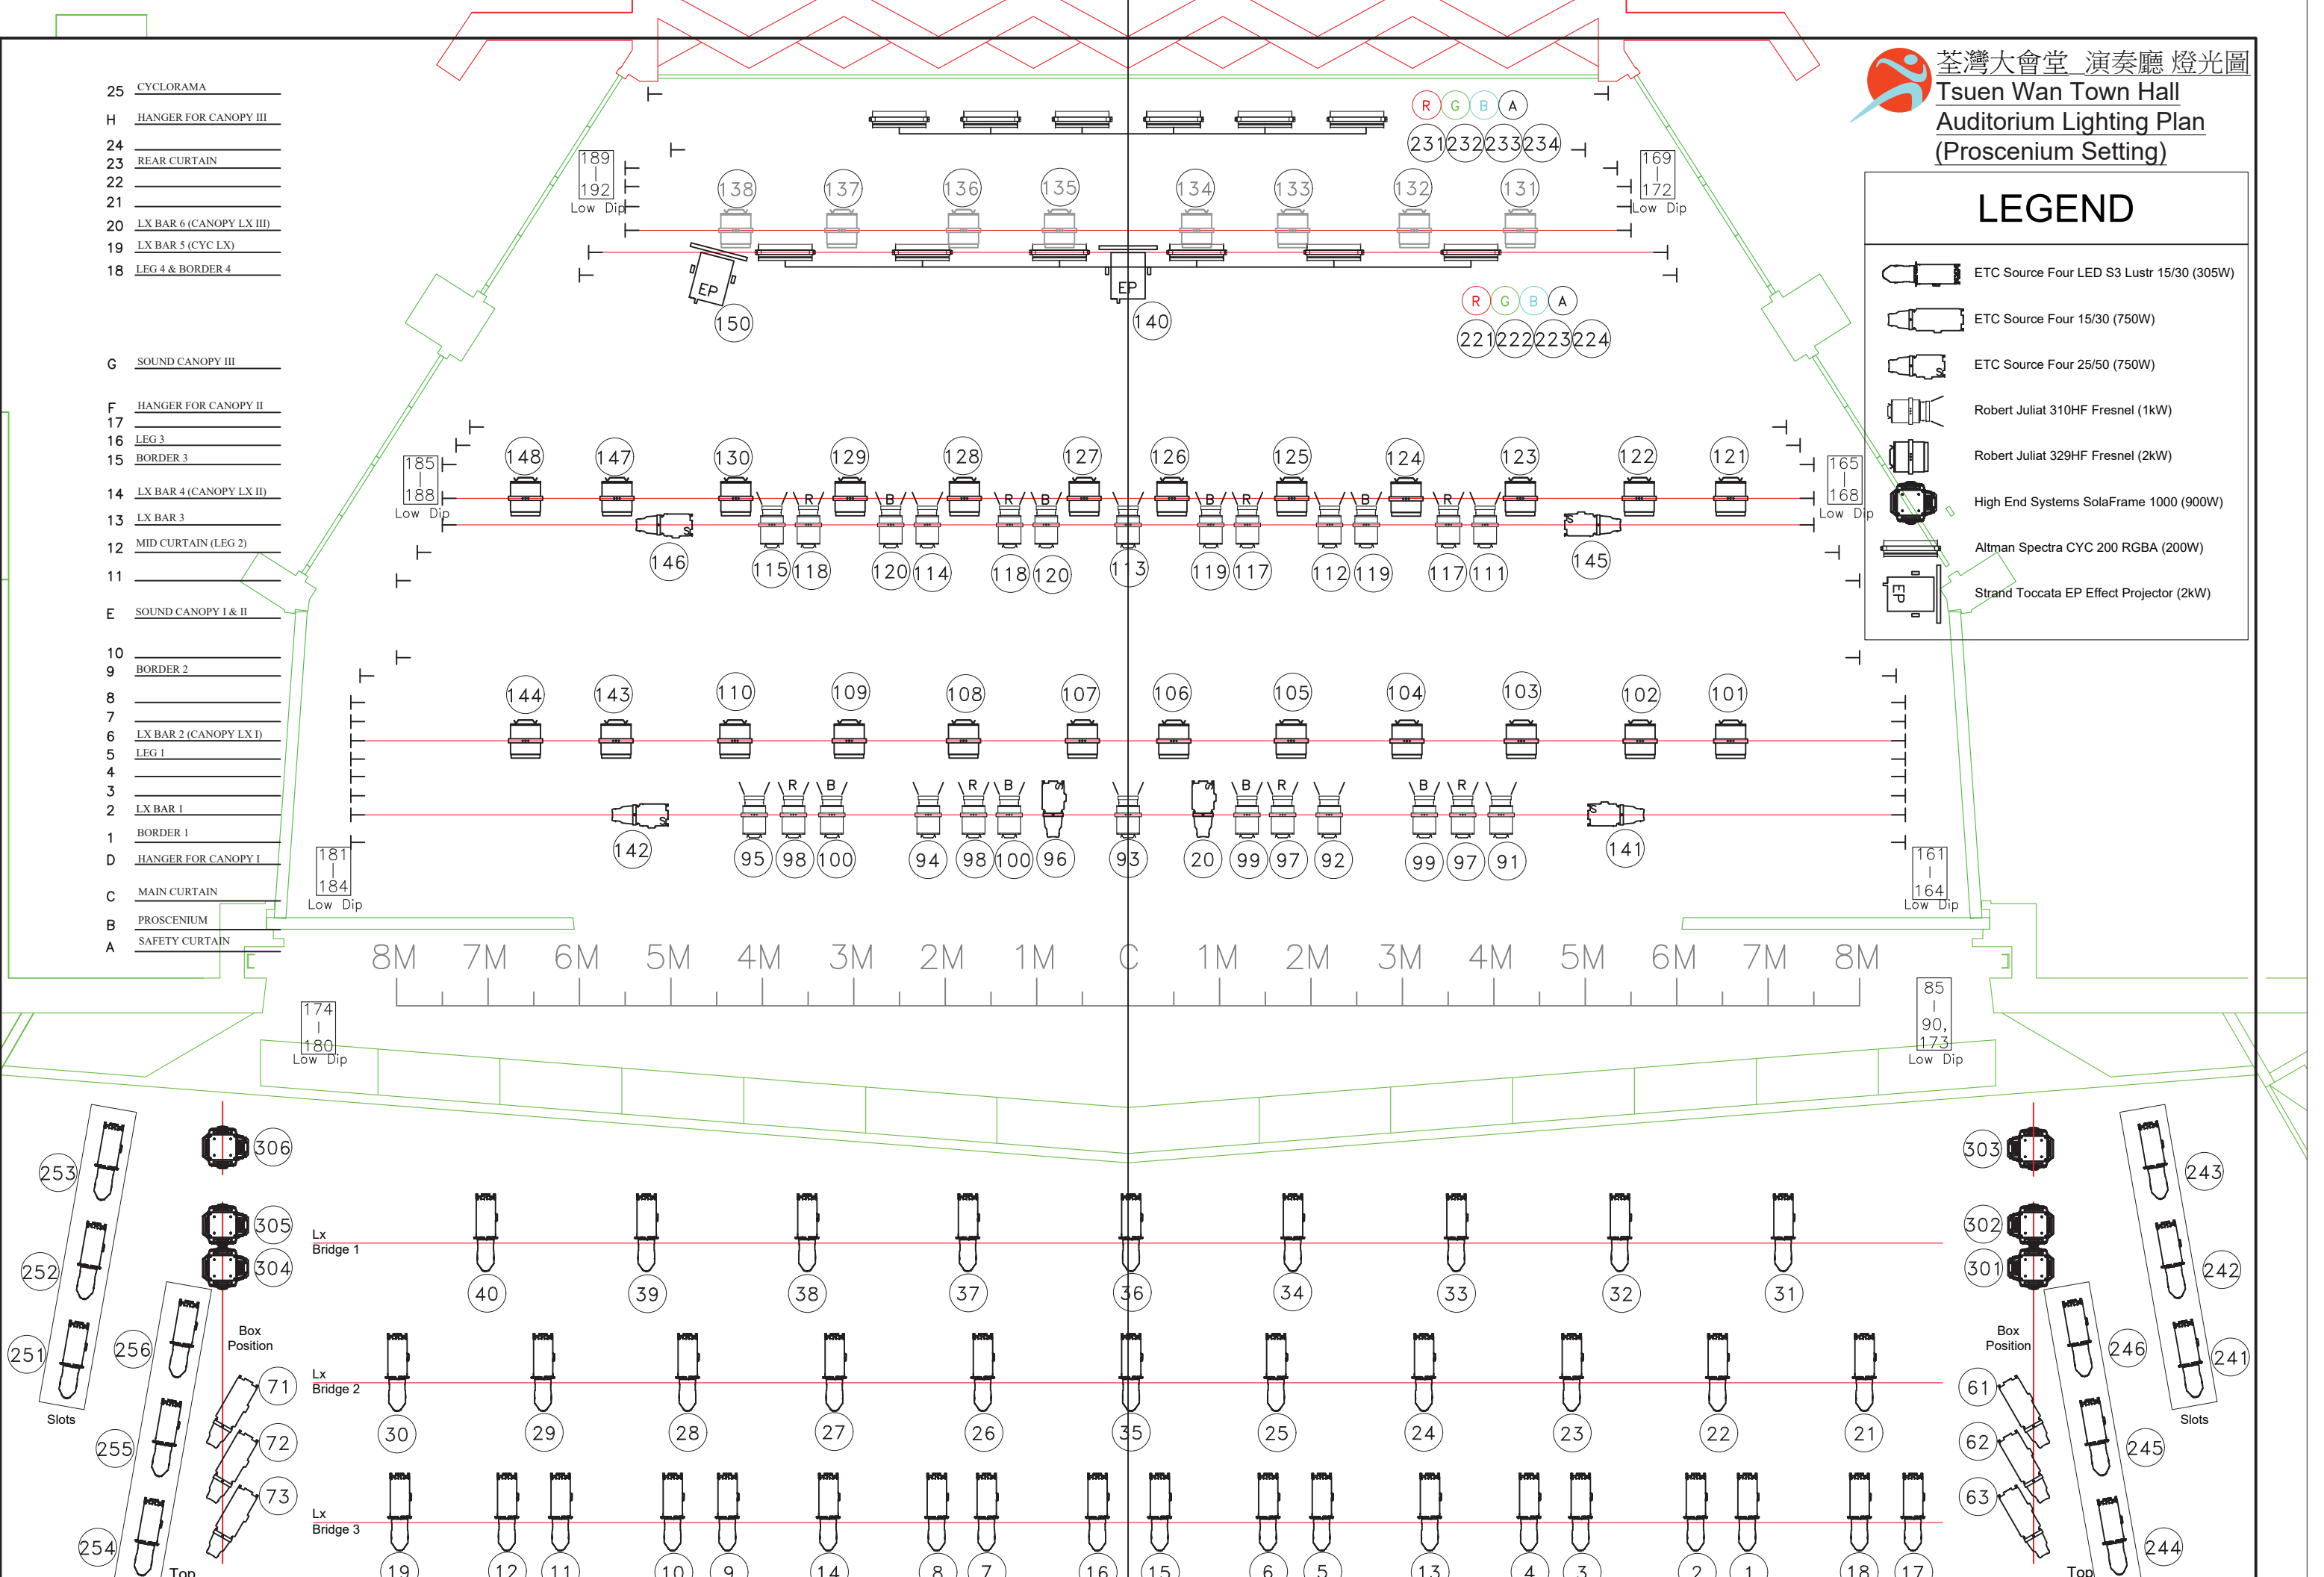

- 25 CYCLORAMA
- H HANGER FOR CANOPY III
- 24
- 23 REAR CURTAIN
- 22
- 21
- 20 LX BAR 6 (CANOPY LX III)
- 19 LX BAR 5 (CYC LX)
- 18 LEG 4 & BORDER 4

- G SOUND CANOPY III

- F HANGER FOR CANOPY II
- 17
- 16 LEG 3
- 15 BORDER 3
- 14 LX BAR 4 (CANOPY LX II)
- 13 LX BAR 3
- 12 MID CURTAIN (LEG 2)
- 11
- E SOUND CANOPY I & II
- 10
- 9 BORDER 2
- 8
- 7
- 6 LX BAR 2 (CANOPY LX I)
- 5 LEG 1
- 4
- 3
- 2 LX BAR 1
- 1 BORDER 1
- D HANGER FOR CANOPY I
- C MAIN CURTAIN
- B PROSCENIUM
- A SAFETY CURTAIN

- 25 CYCLORAMA
- H HANGER FOR CANOPY III
- 24 REAR CURTAIN
- 22
- 21
- 20 LX BAR 6 (CANOPY LX III)
- 19 LX BAR 5 (CYC LX)
- 18 LEG 4 & BORDER 4

- G SOUND CANOPY III
- F HANGER FOR CANOPY II
- 17 LEG 3
- 16 BORDER 3
- 15
- 14 LX BAR 4 (CANOPY LX II)
- 13 LX BAR 3
- 12 MID CURTAIN (LEG 2)
- 11

- E SOUND CANOPY I & II
- 10 BORDER 2
- 9
- 8
- 7 LX BAR 2 (CANOPY LX I)
- 6 LEG 1
- 5
- 4 LX BAR 1
- 3
- 2 BORDER 1
- 1
- D HANGER FOR CANOPY I
- C MAIN CURTAIN
- B PROSCENIUM
- A SAFETY CURTAIN

LEGEND

-  ETC Source Four LED S3 Lustr 15/30 (305W)
-  ETC Source Four 15/30 (750W)
-  Robert Juliat 329HF Fresnel (2kW)
-  High End Systems SolaFrame 1000 (900W)