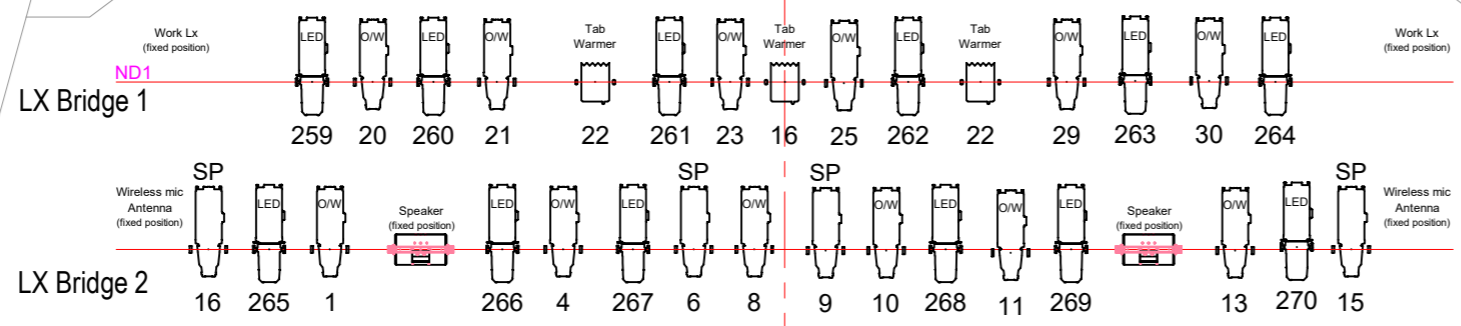

T35	Black Backcloth
34	Cyclorama
33	
32	
31	
30	Leg 4A
29	
w28	LX Bar 7
w27	LX Bar 6 (CYC LX)
26	No.4 Border & Legs
25	
24	
w23	LX Bar 5
22	Legs 3
21	Border 3
20	
19	
w18	LX Bar 4
17	Leg 2A
16	Mid-Curtain
15	
w14	LX Bar 3
13	Legs 2
12	Border 2
w11	LX Bar 2
10	
9	
8	
7	Leg 1A
6	
5	
w4	LX Bar 1
3	Legs 1
2	House Border
1	House Curtain

Lx Towers (6 sets):
ETC LED Series 3
Lustr x8 Zoom 25/50

	Highend SolaFrame 750
	ETC ColorSource CYC
	Strand 2KW Effect Projector
	Selecon 1KW Compact Fresnel
	ETC 750W Source Four Zoom 15/30
	ETC 750W Source Four Zoom 25/50
	ETC Source Four LED Series 2 Lustr Fresnel
	ETC Source Four LED Series 2 Lustr Profile 15/30
	ETC Source Four LED Series 3 Lustr Profile 25/30