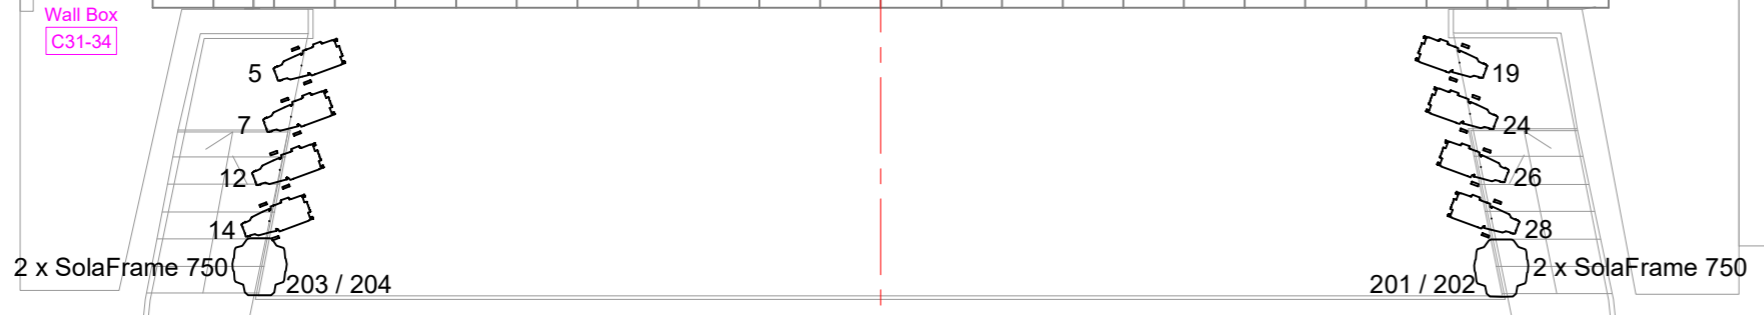

T35	Black Backcloth
34	Cyclorama
33	
32	
31	
30	Leg 4A
29	
w28	LX Bar 7
w27	LX Bar 6 (CYC LX)
26	No.4 Border & Legs
25	
24	
w23	LX Bar 5
22	Legs 3
21	Border 3
20	
19	
w18	LX Bar 4
17	Leg 2A
16	Mid-Curtain
15	
w14	LX Bar 3
13	Legs 2
12	Border 2
w11	LX Bar 2
10	
9	
8	
7	Leg 1A
6	
5	
w4	LX Bar 1
3	Legs 1
2	House Border
1	House Curtain

Lx Towers (6 sets):
ETC LED Series 3
Lustr x8 Zoom 25/50

	Highend SolaFrame 750
	ETC ColorSource CYC
	Strand 2KW Effect Projector
	Selecon 1KW Compact Fresnel
	ETC 750W Source Four Zoom 15/30
	ETC 750W Source Four Zoom 25/50
	ETC Source Four LED Series 2 Lustr Fresnel
	ETC Source Four LED Series 2 Lustr Profile 15/30
	ETC Source Four LED Series 3 Lustr Profile 25/30