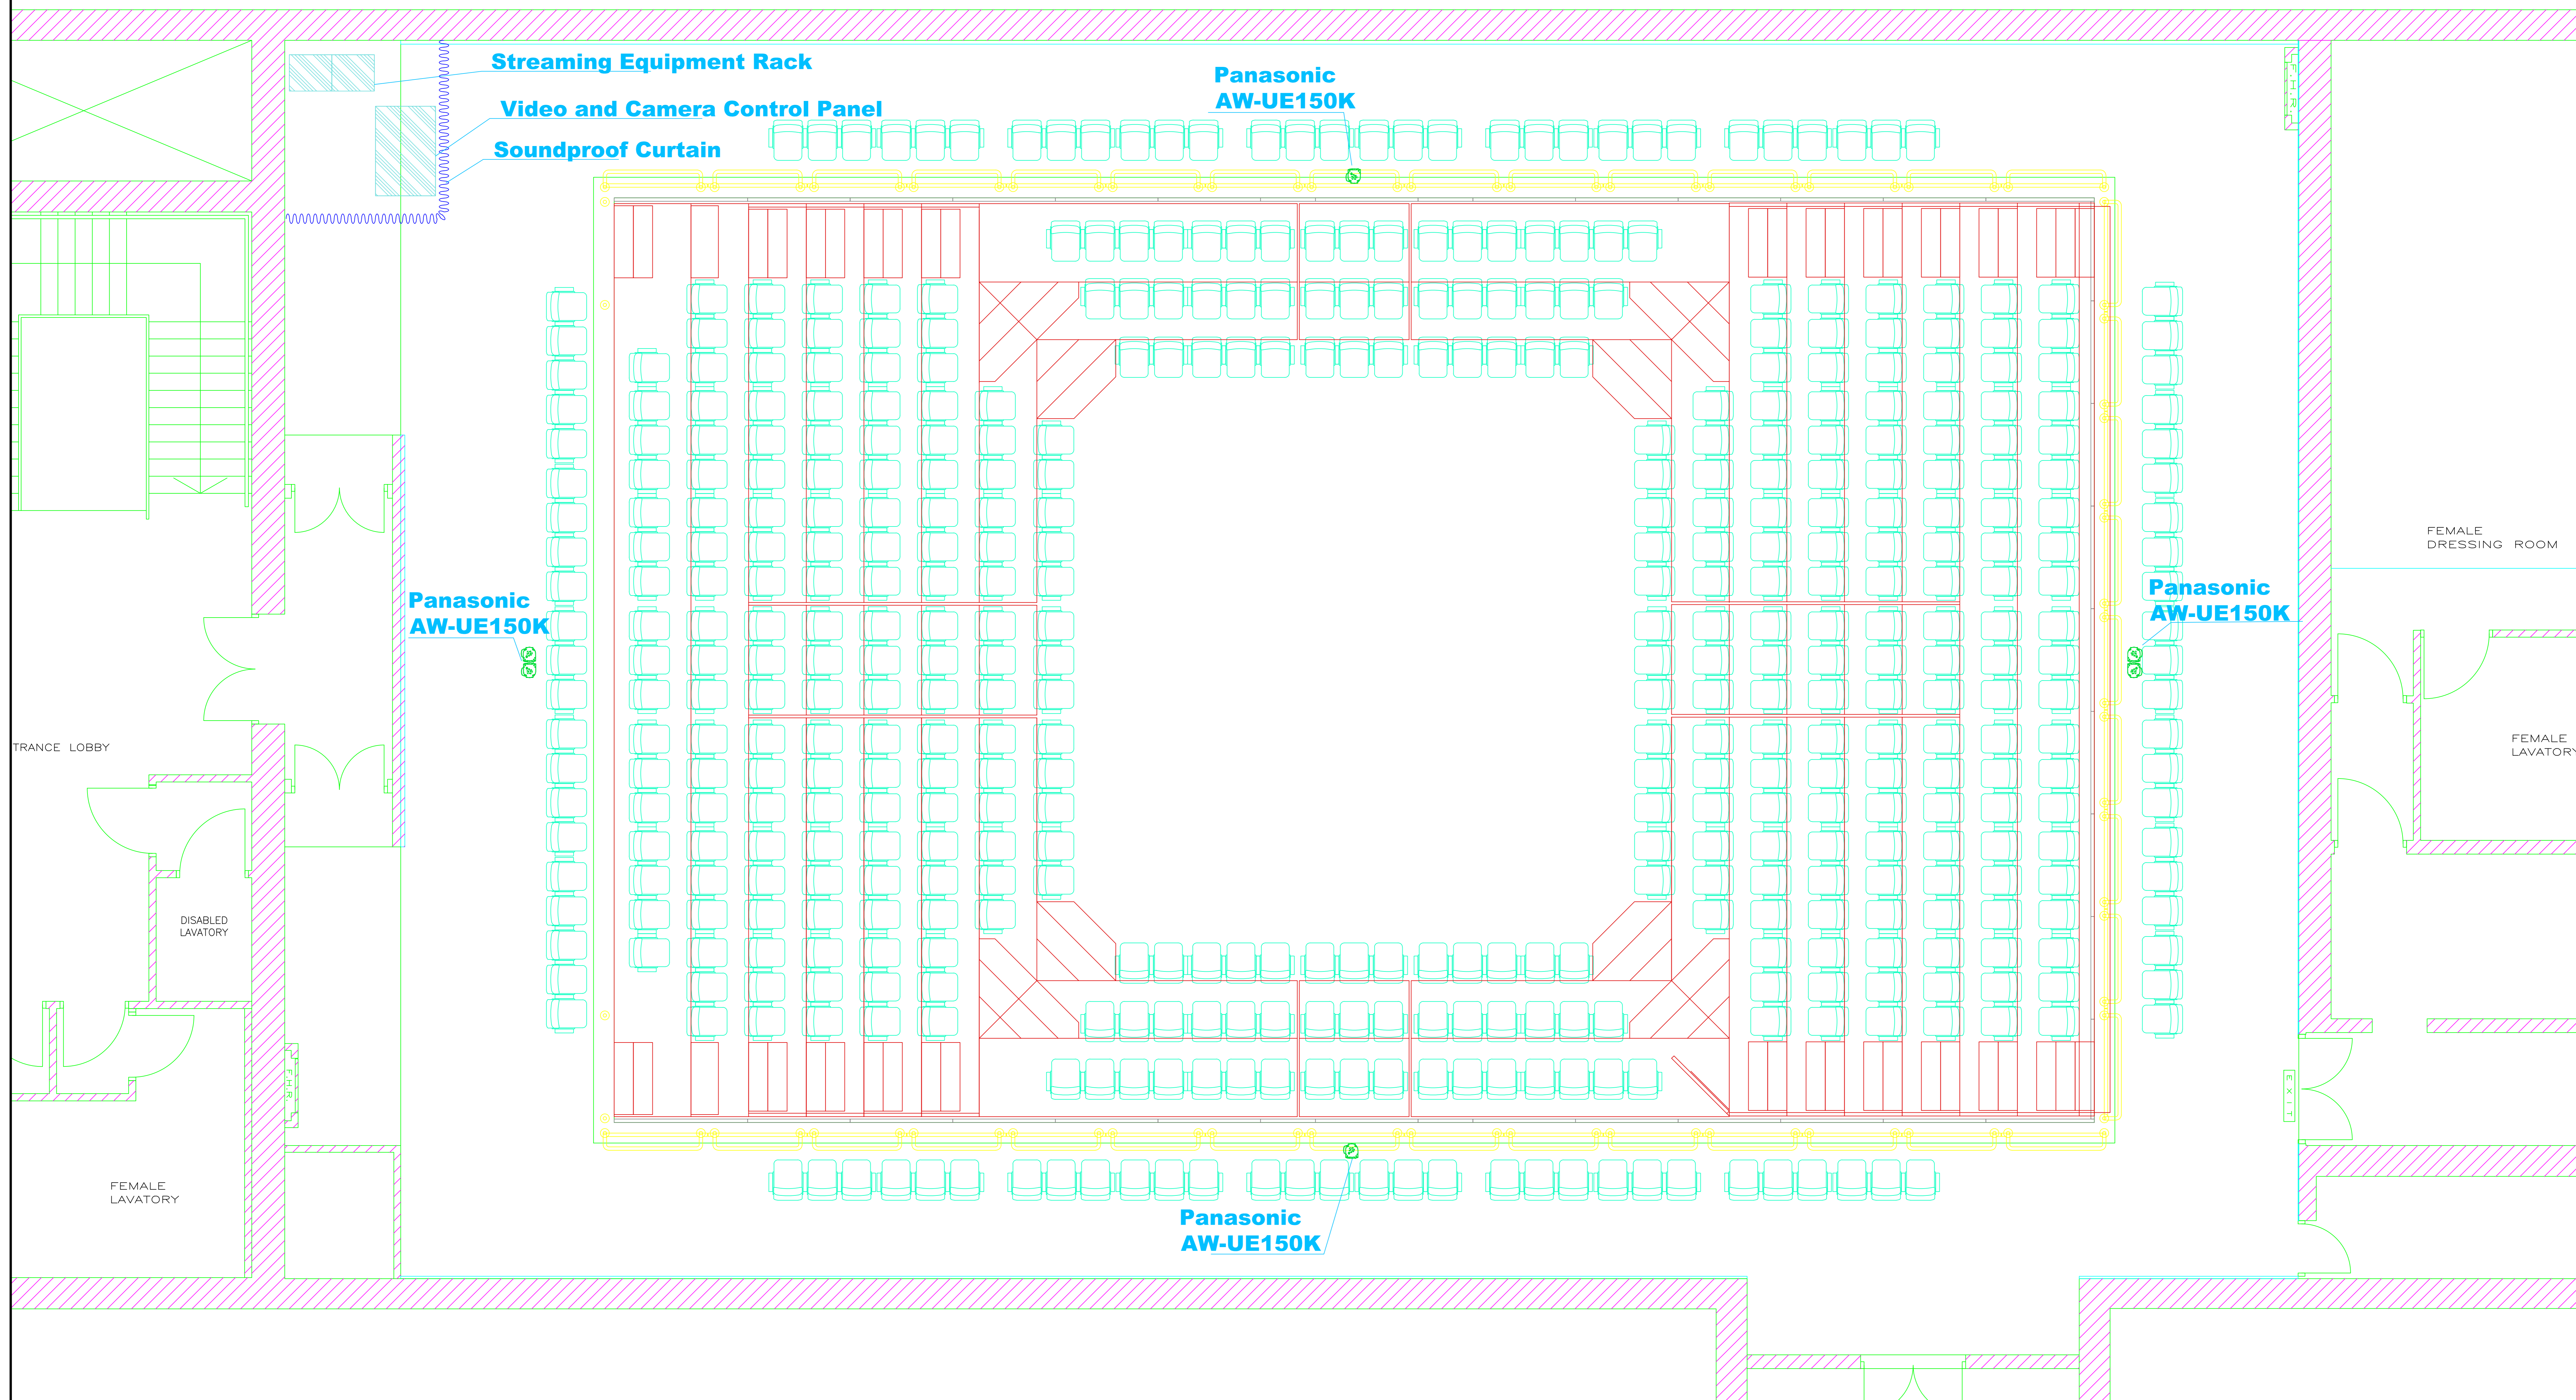

香港文化中心 劇場 直播設備平面圖
 Hong Kong Culture Centre Studio Theatre Livestreaming Camera Location Plan

Legend

Panasonic AW-UE150K
 4K PTZ Camera

Streaming Equipment Rack

Video and Camera Control Panel

Soundproof Curtain

Panasonic AW-UE150K

Legend