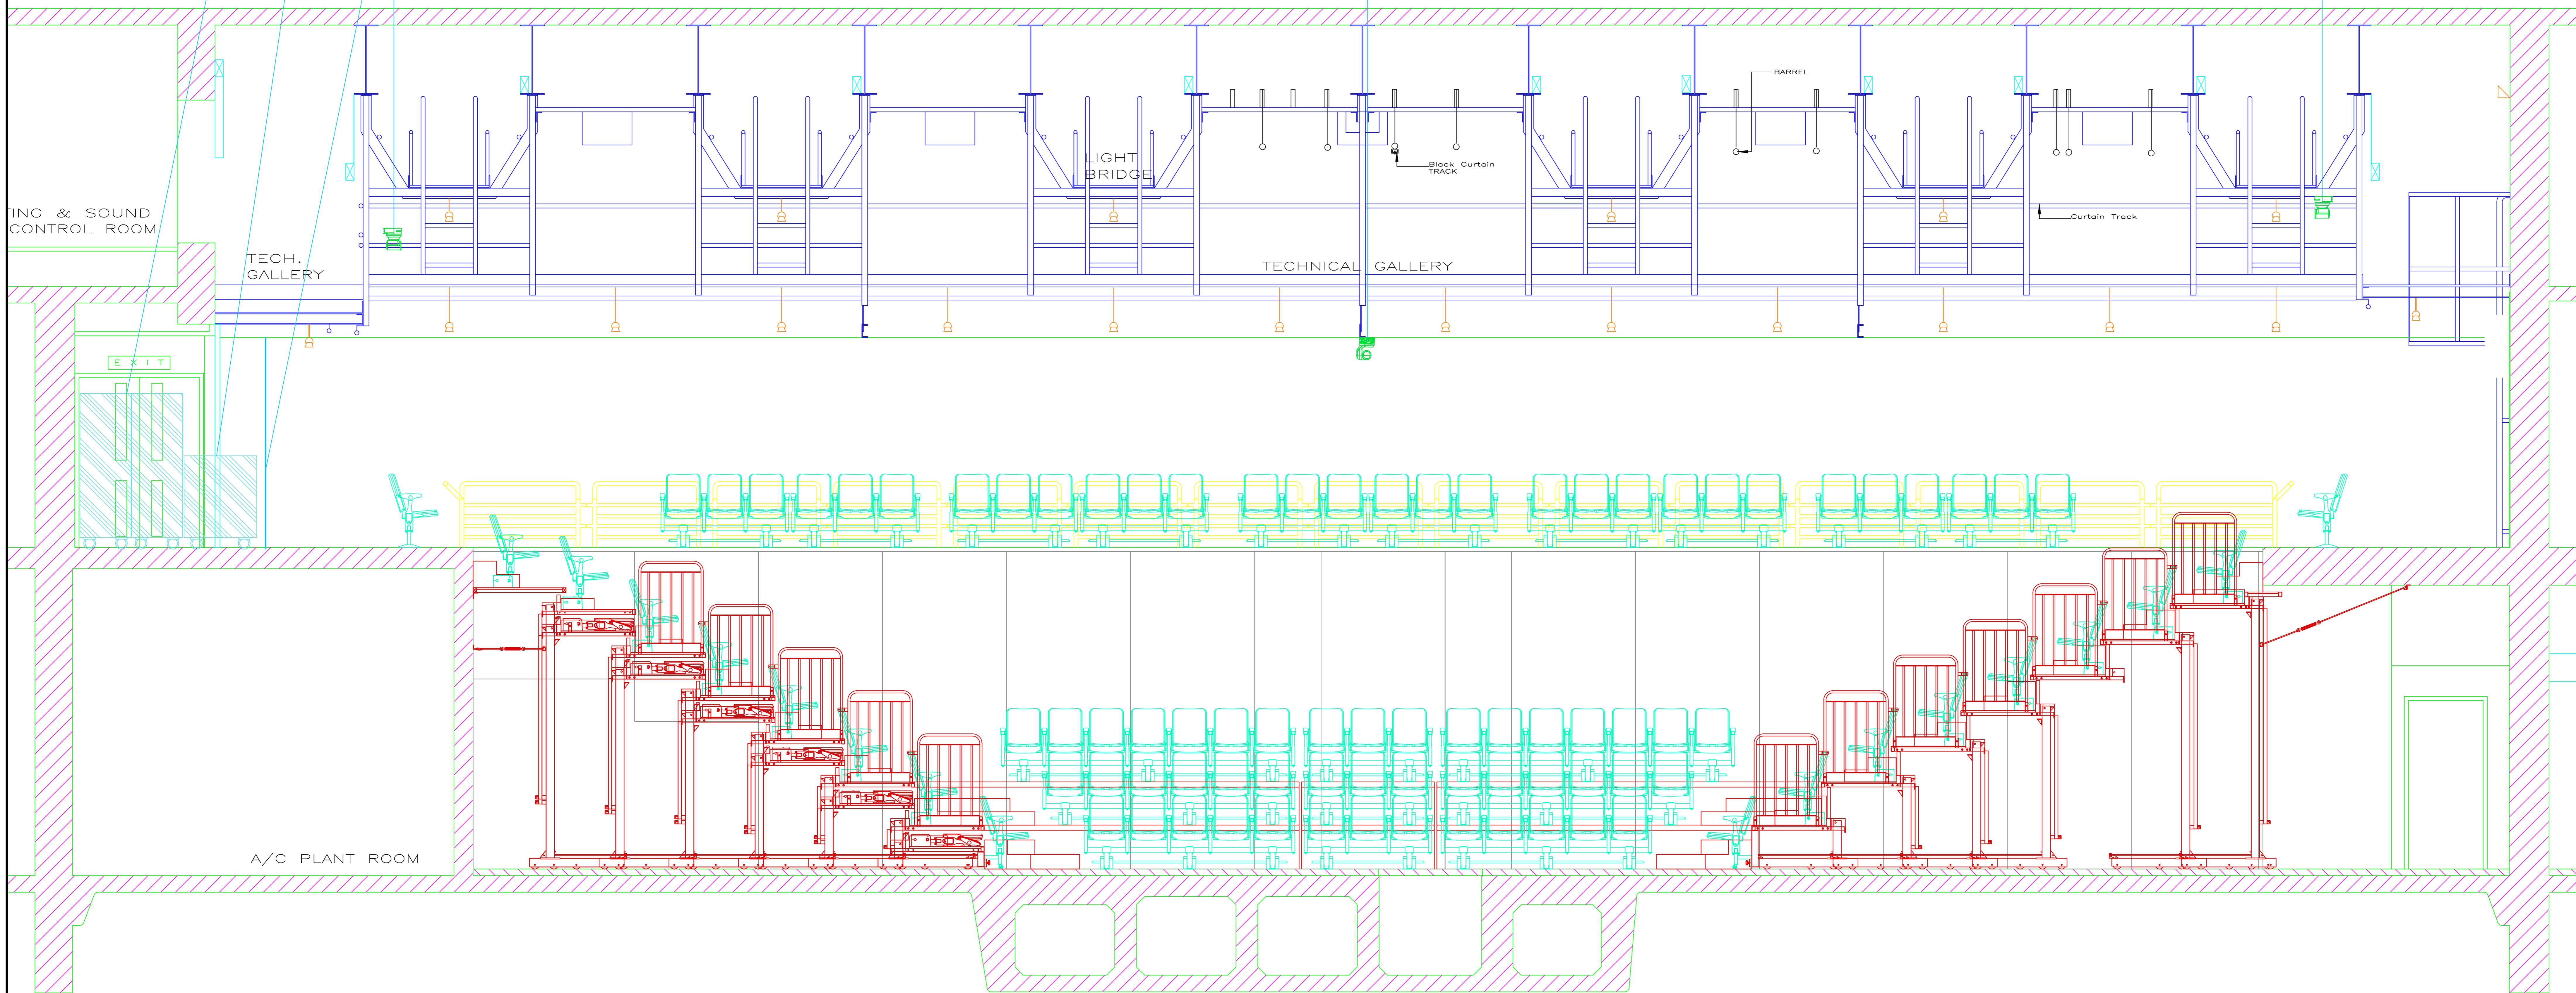

香港文化中心 劇場 直播設備平面圖
 Hong Kong Culture Centre Studio Theatre Livestreaming Camera Location Plan

Legend

Panasonic AW-UE150K
 4K PTZ Camera

Streaming Equipment Rack

Video and Camera Control Panel

Soundproof Curtain

Panasonic AW-UE150K

Legend